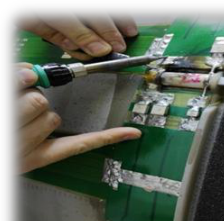

MAGNETOM Symphony,A Tim
MAGNETOM Essenza Dot
MAGNETOM Avanto Dot Upgr
MAGNETOM Sempra

All models are being repaired.

SIEMENS OPEN MRI Viva
PN:3105652

RF POWER AMPLIFIER

RF BODY COIL PN:10358316

All models are being repaired.