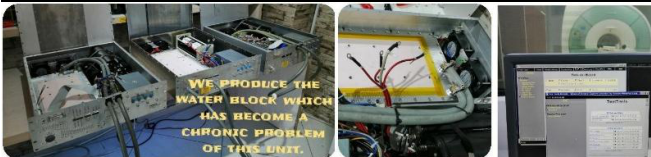

MAGNETOM Skyra
MAGNETOM Spectra
MAGNETOM Prisma fit
MAGNETOM Lumina

MAGNETOM Skyra fit
MAGNETOM Prisma
MAGNETOM Vida

All models are being repaired.