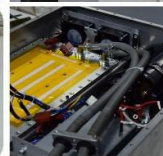

MAGNETOM Skyra
MAGNETOM Spectra
MAGNETOM Prisma fit
MAGNETOM Lumina

MAGNETOM Skyra fit
MAGNETOM Prisma
MAGNETOM Vida

All models are being repaired.